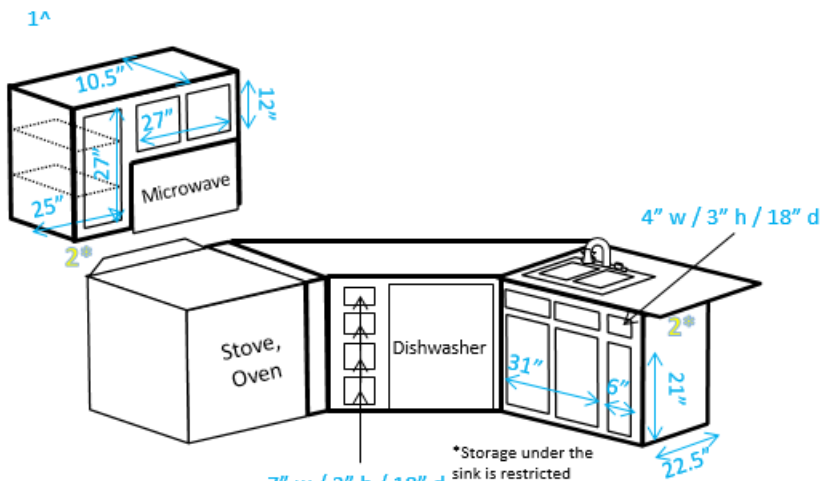

Prémontré/Xanten (Double – Storage) 3, 12, 21

*Shelf heights are adjustable unless marked with a height.

*Storage under the sink is restricted due to pipes, but door sizes are marked for space reference.

7" w / 3" h / 18" d
 7" w / 4" h / 18" d
 7" w / 5" h / 18" d
 7" w / 5" h / 18" d