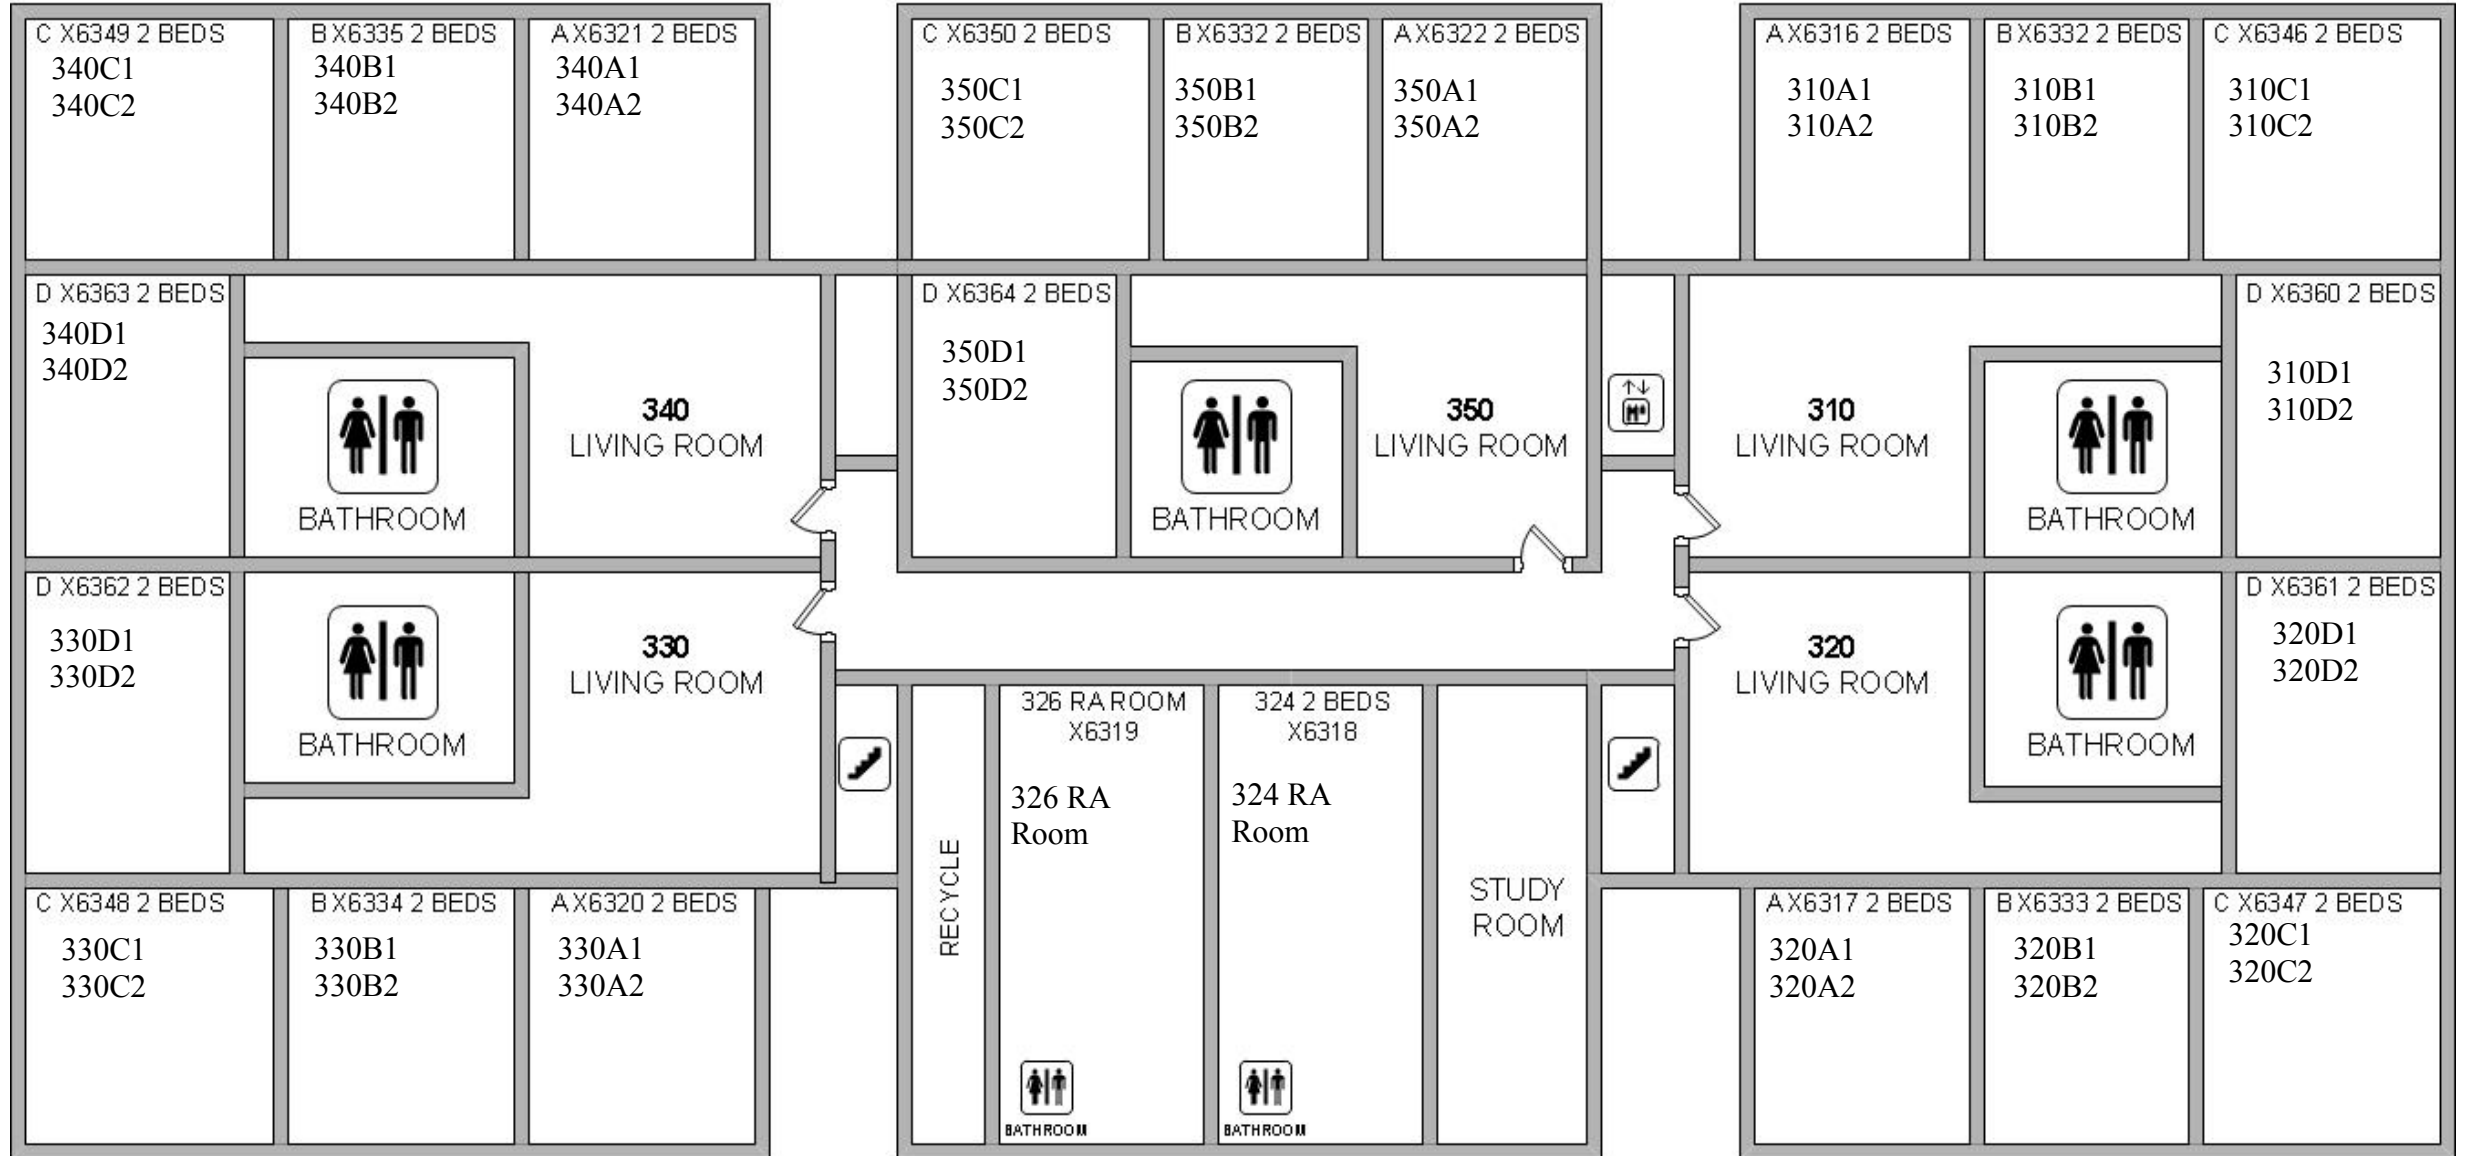

MICHELS HALL

FIRST FLOOR
 HALL CAPACITY 121 BEDS
 1ST FLOOR CAP 33 BEDS

PARKING LOT

MICHELS HALL

SECOND FLOOR
 HALL CAPACITY 121 BEDS
 2ND FLOOR CAP 44 BEDS

PARKING LOT

MICHELS HALL

THIRD FLOOR
 HALL CAPACITY 121 BEDS
 3RD FLOOR CAP 44 BEDS

PARKING LOT

Class/Room Occupancy

	RA Room	Doubles	Large Doubles	Total
First Year				
Continuing Students	3	112	2	117
Upper Classmen				

Lydia Dorn and Melissa Mas are interested in moving to a different suite if something opens up.