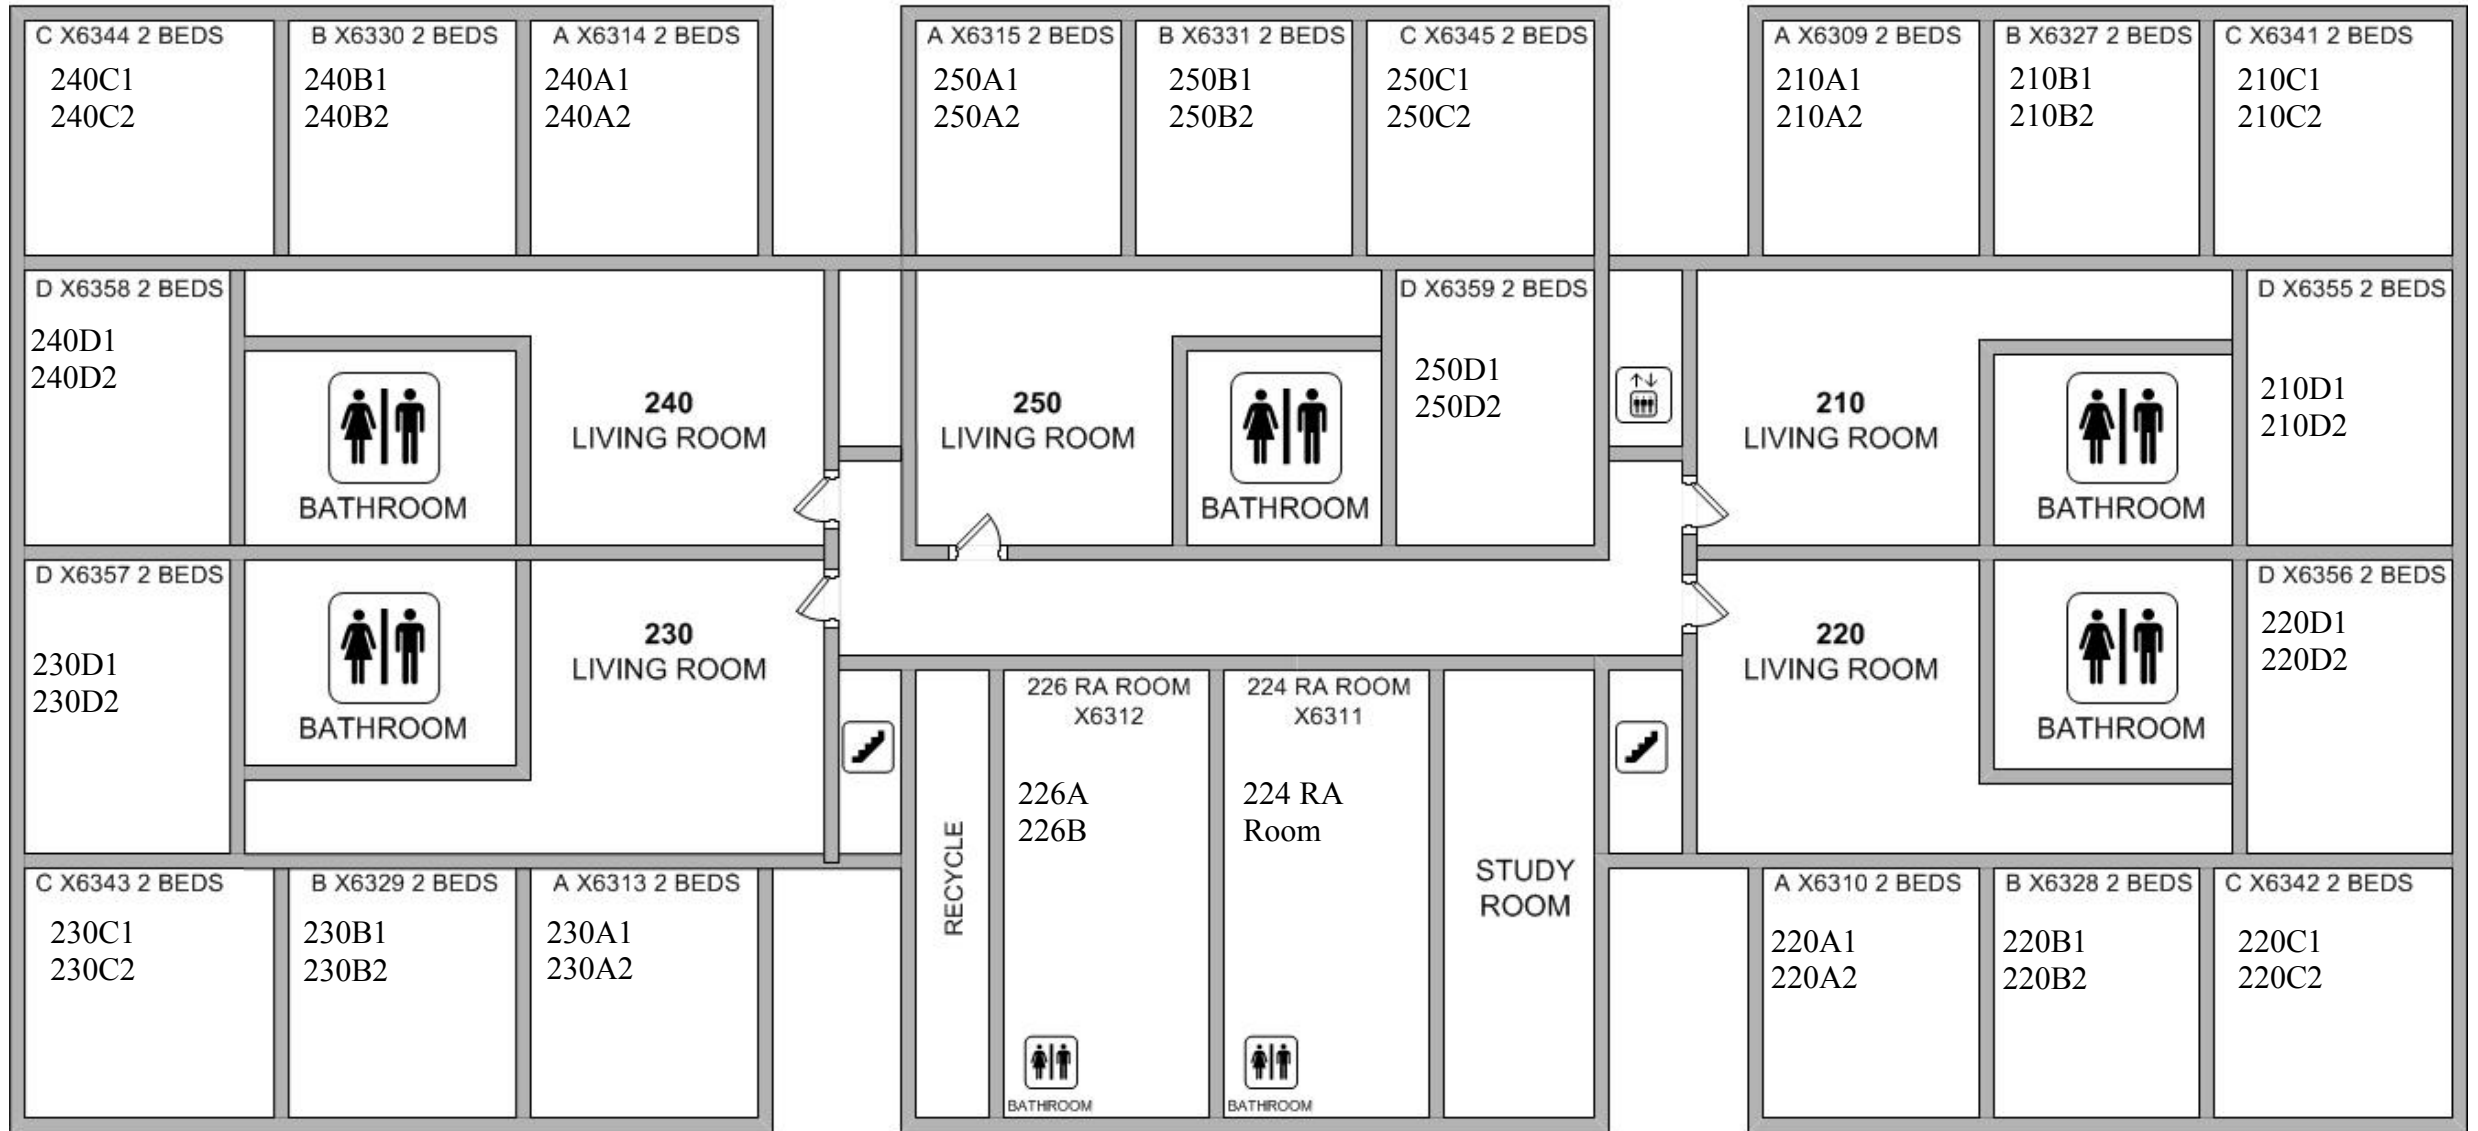

MICHELS HALL

FIRST FLOOR
 HALL CAPACITY 121 BEDS
 1ST FLOOR CAP 33 BEDS

PARKING LOT

MICHELS HALL

SECOND FLOOR
 HALL CAPACITY 121 BEDS
 2ND FLOOR CAP 44 BEDS

PARKING LOT

MICHELS HALL

THIRD FLOOR
 HALL CAPACITY 121 BEDS
 3RD FLOOR CAP 44 BEDS

PARKING LOT

Class/Room Occupancy

	RA Room	Doubles	Large Doubles	Total
First Year				
Continuing Students	3	112	2	117
Upper Classmen				

Lydia Dorn and Melissa Mas are interested in moving to a different suite if something opens up.