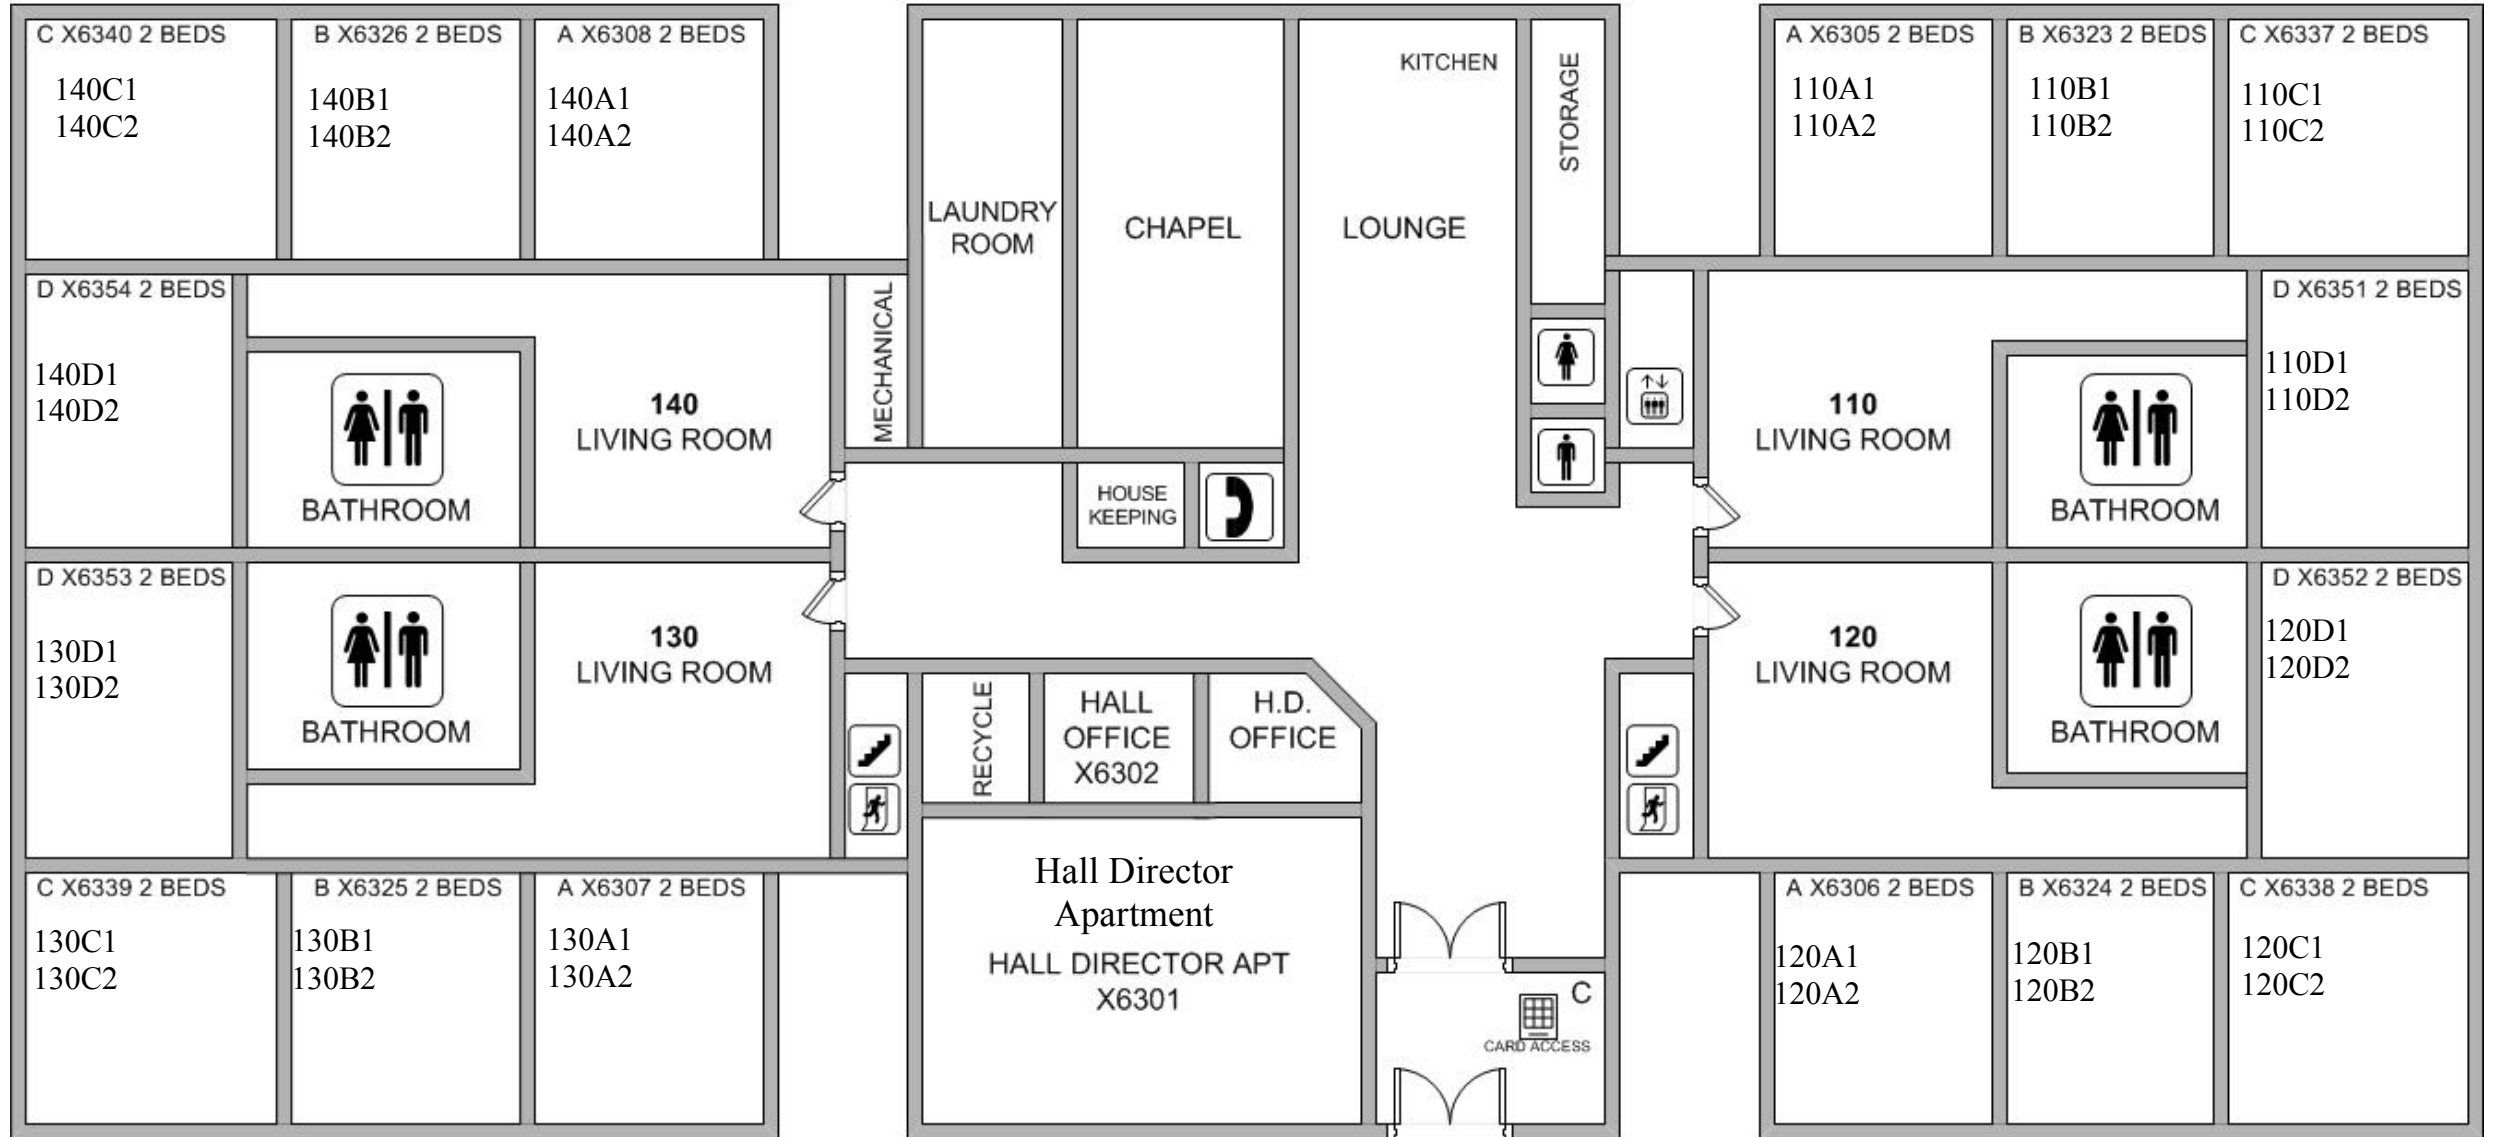

MICHELS HALL

FIRST FLOOR
 HALL CAPACITY 121 BEDS
 1ST FLOOR CAP 33 BEDS

PARKING LOT

MICHELS HALL

SECOND FLOOR
 HALL CAPACITY 121 BEDS
 2ND FLOOR CAP 44 BEDS

PARKING LOT

MICHELS HALL

THIRD FLOOR
 HALL CAPACITY 121 BEDS
 3RD FLOOR CAP 44 BEDS

PARKING LOT

Class/Room Occupancy

	RA Room	Doubles	Large Doubles	Total
First Year				
Continuing Students	3	112	2	117
Upper Classmen				

Lydia Dorn and Melissa Mas are interested in moving to a different suite if something opens up.