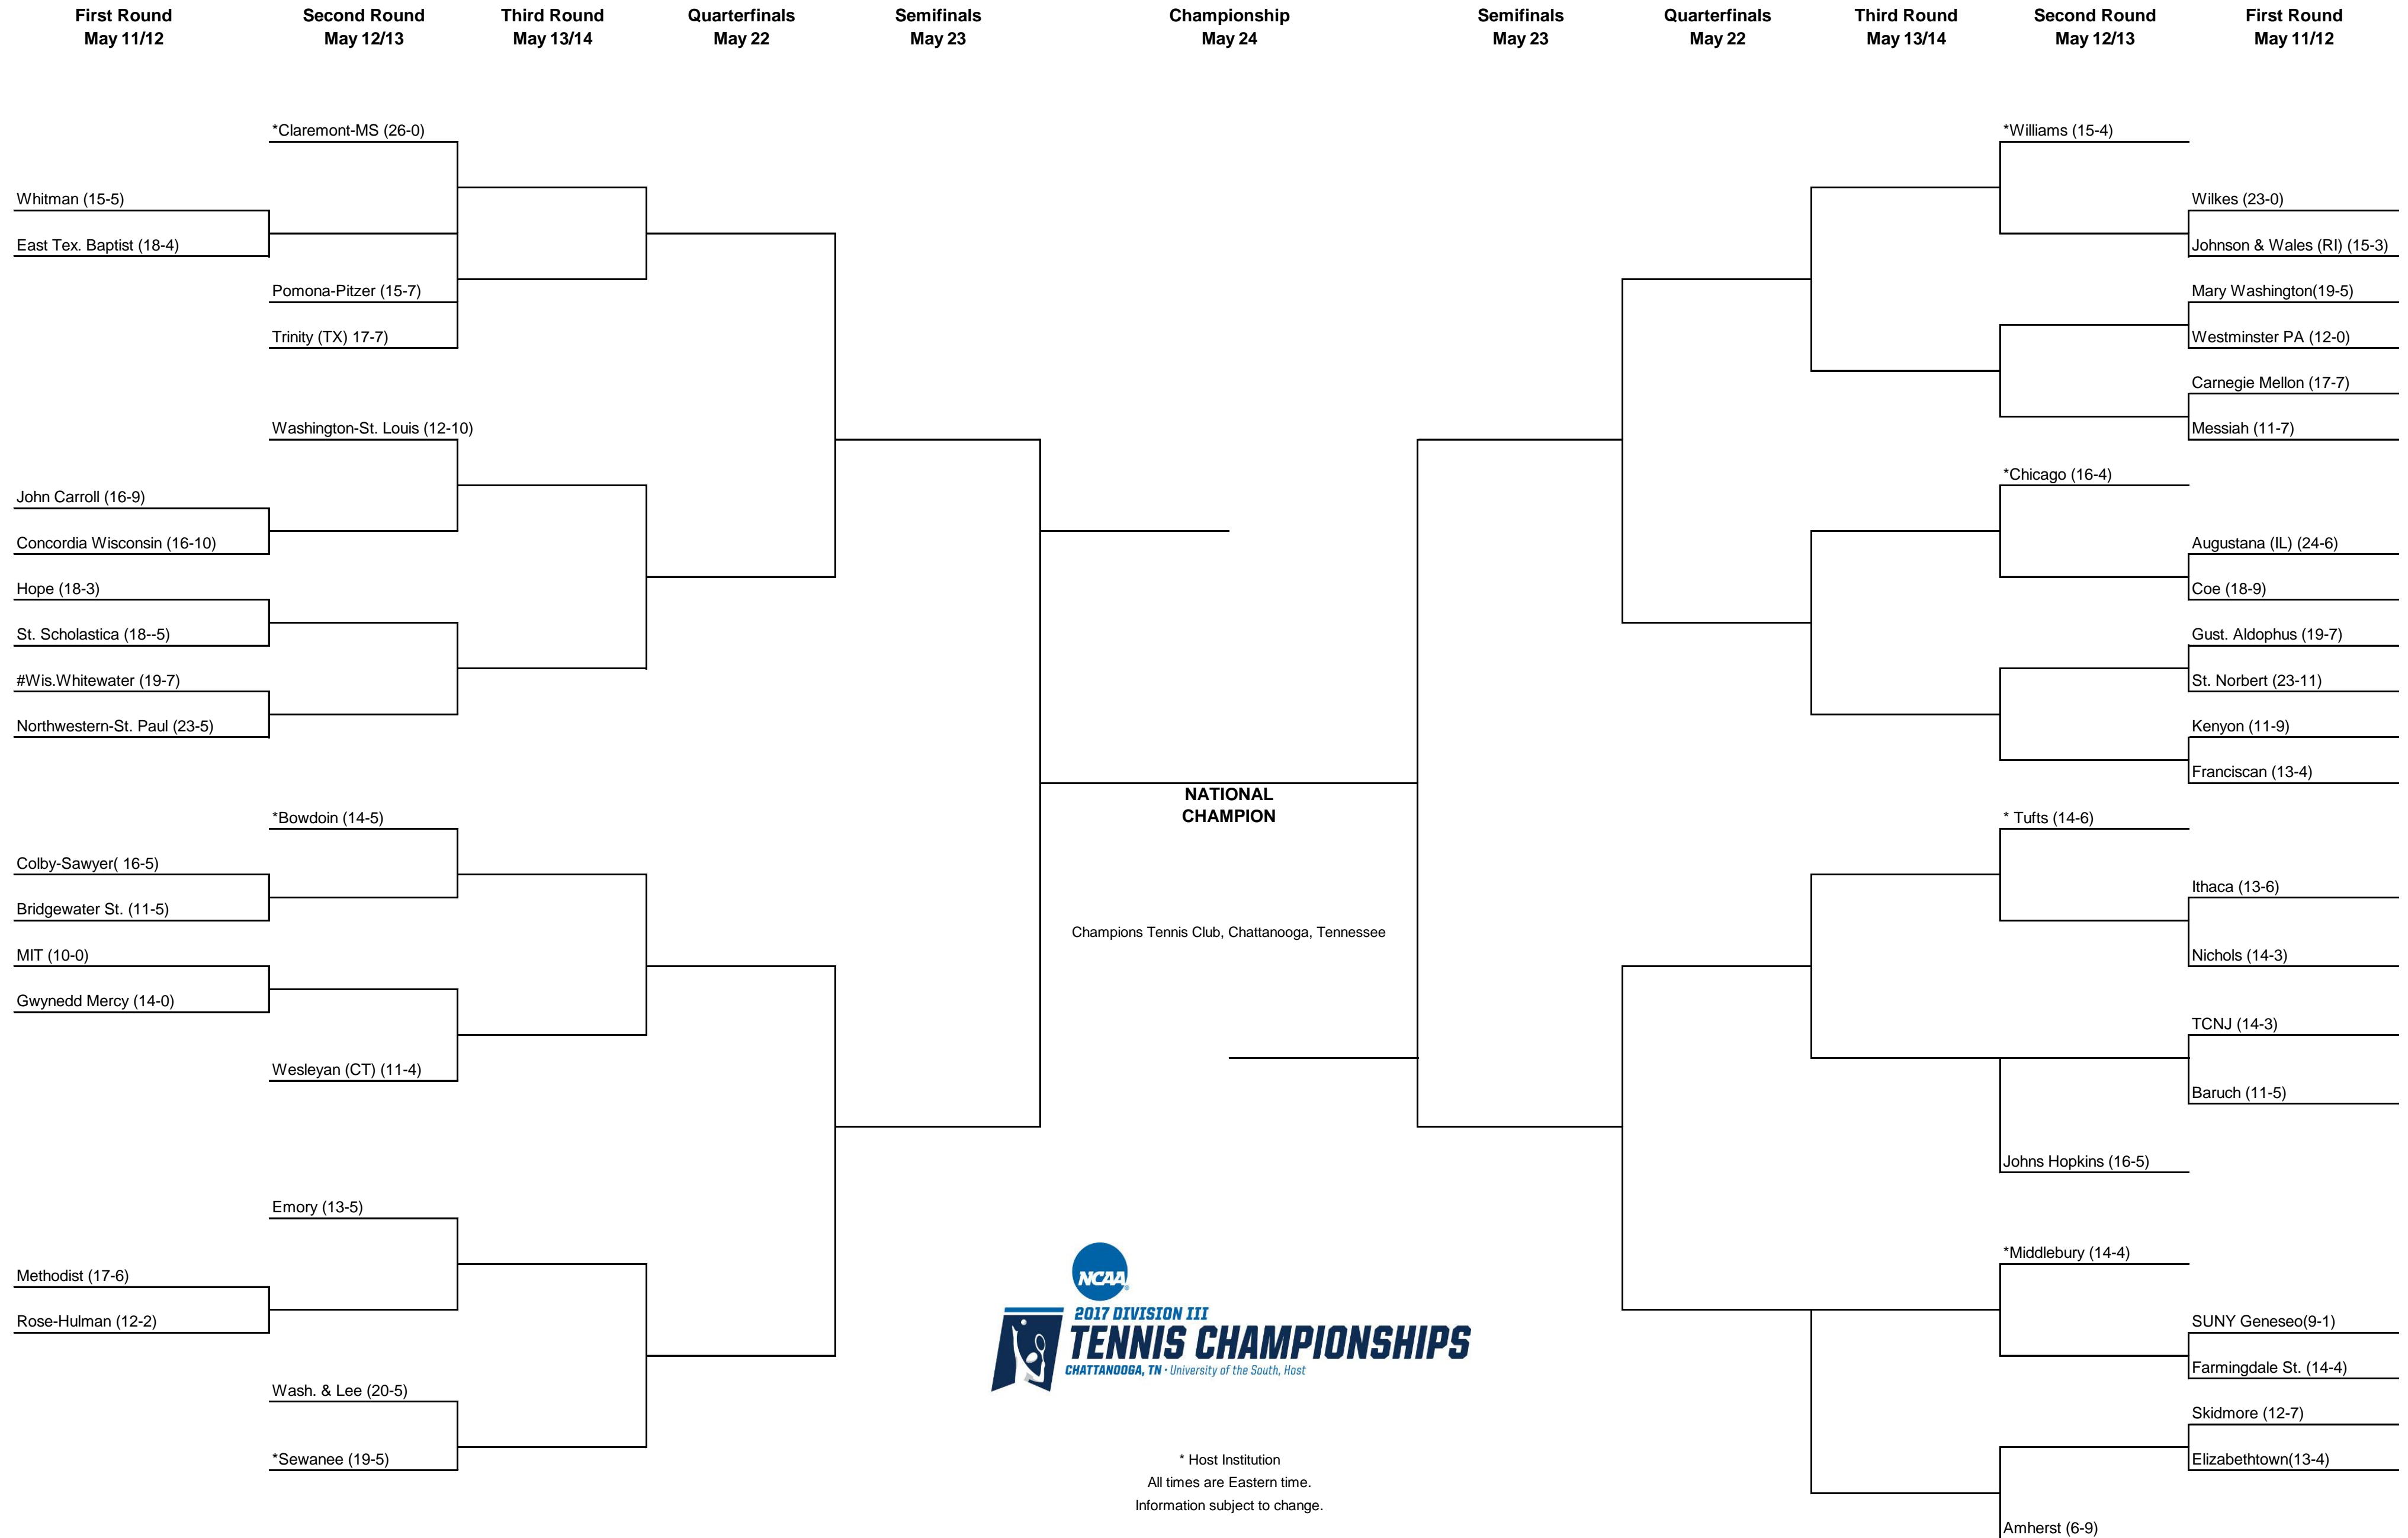

# 2017 NCAA DIII Women's Tennis Championship

\* Host Institution  
 All times are Eastern time.  
 Information subject to change.

\* Host Institution Denotes Friday-Sunday sites / # Host Institution Denotes Thursday - Saturday sites  
 All times are Eastern time.  
 Information subject to change.