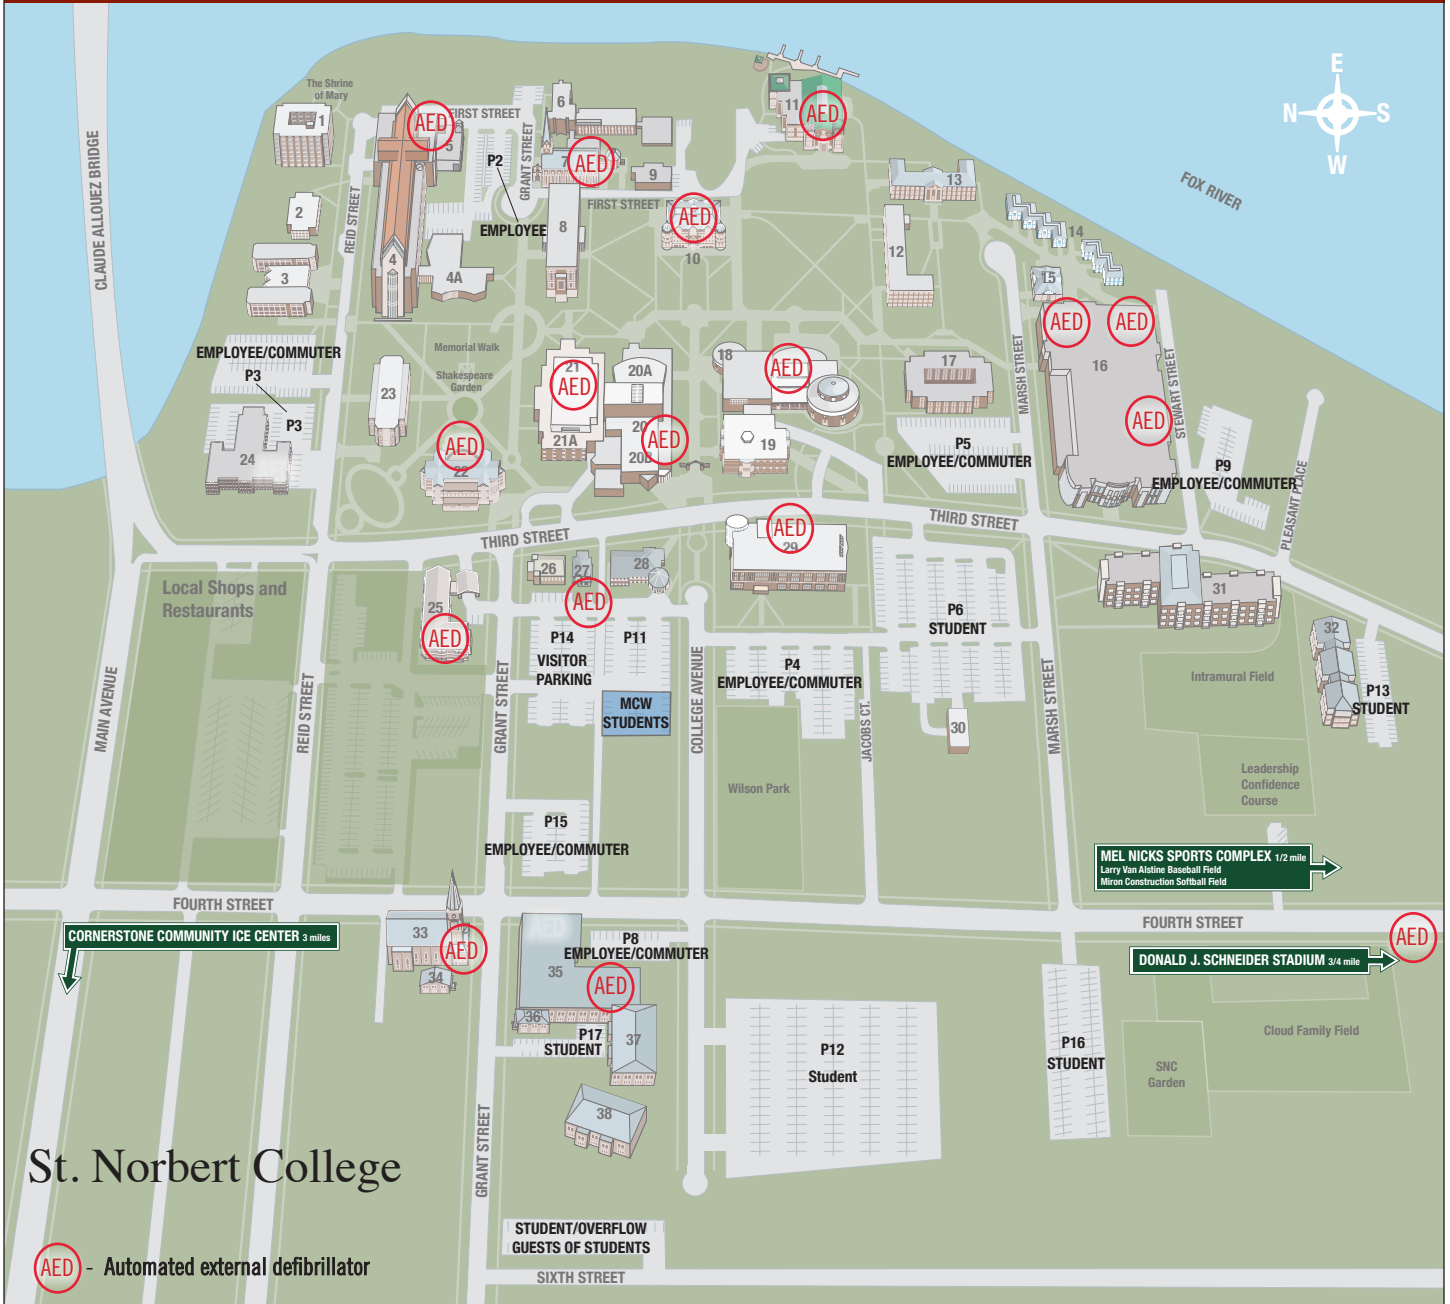

# ST. NORBERT COLLEGE AED MAP