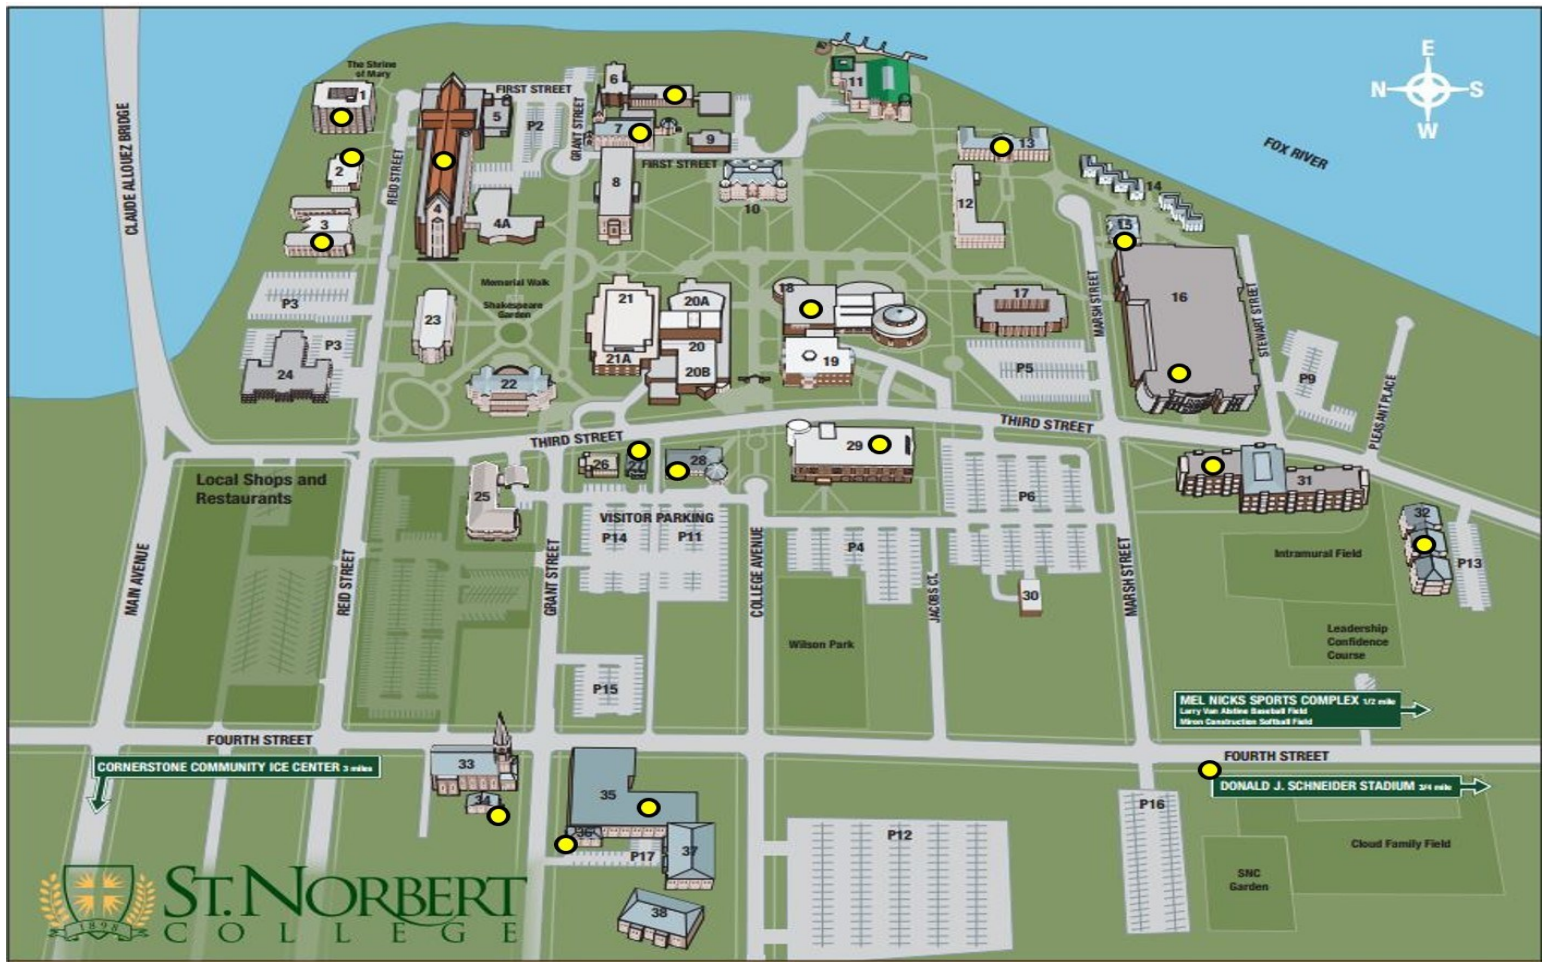

All Gender Bathrooms

All Gender Bathrooms can be found in each of the buildings listed below, noted by yellow dots on the map above. There are over 50 bathrooms across 19 buildings on campus. Please see the expanded list on the next page for specific locations within each building.

Alphabetical Index

Alumni House - 27	MMM Hall - 1
Ariens Family Welcome Center - 28	Mad-Lor Halls - 3
Bergstrom Hall - 2	Michels Hall - 32
Burke Hall - 13	Michels Commons - 18
Carriage House - 15	Mulva Library - 29
Doksany Hall - 36	Mulva Family Fitness & Sports Center - 16
Gehl-Mulva Science Center - 4	Old St. Joseph Church - 7
Gries Hall - 31	Roggenburg Hall - 34
Hugh Hall - 35	St. Joseph Hall - 6
	Schneider Stadium (3/4 mile South on Fourth Street)

Numerical Index

1 - Mary Minahan McCormick Residence Hall (<i>MMM Hall</i>)	32 - Dale and Ruth Michels Hall (<i>Michels Hall</i>)
2 - Gertrude S. Bergstrom Residence Hall (<i>Bergstrom Hall</i>)	34 - Roggenburg Hall
3 - Madelaine and Lorraine Residence Halls (<i>Mad-Lor Halls</i>)	35 - Hugh Hall
4 - Gehl-Mulva Science Center (<i>GMS</i>)	36 - Doksany Hall
6 - St. Joseph Hall	Donald J. Schneider Stadium (3/4 mile South on Fourth Street)
7 - Old St. Joseph Church	
13 - Dennis M. Burke Hall (<i>Burke Hall</i>)	
15 - Ralph and Catherine Paulson Carriage House (<i>Carriage House</i>)	
16 - Mulva Family Fitness & Sports Center	
18 - Michels Commons	
27 - Rev. Ignatius Fancis Van Dyke, O. Praem., Alumni House (<i>Alumni House</i>)	
28 - Ariens Family Welcome Center	
29 - The Miriam B. and James J. Mulva Library (<i>Mulva Library</i>)	
31 - Fr. Eugene E. Gries, O.Praem., Hall (<i>Gries Hall</i>)