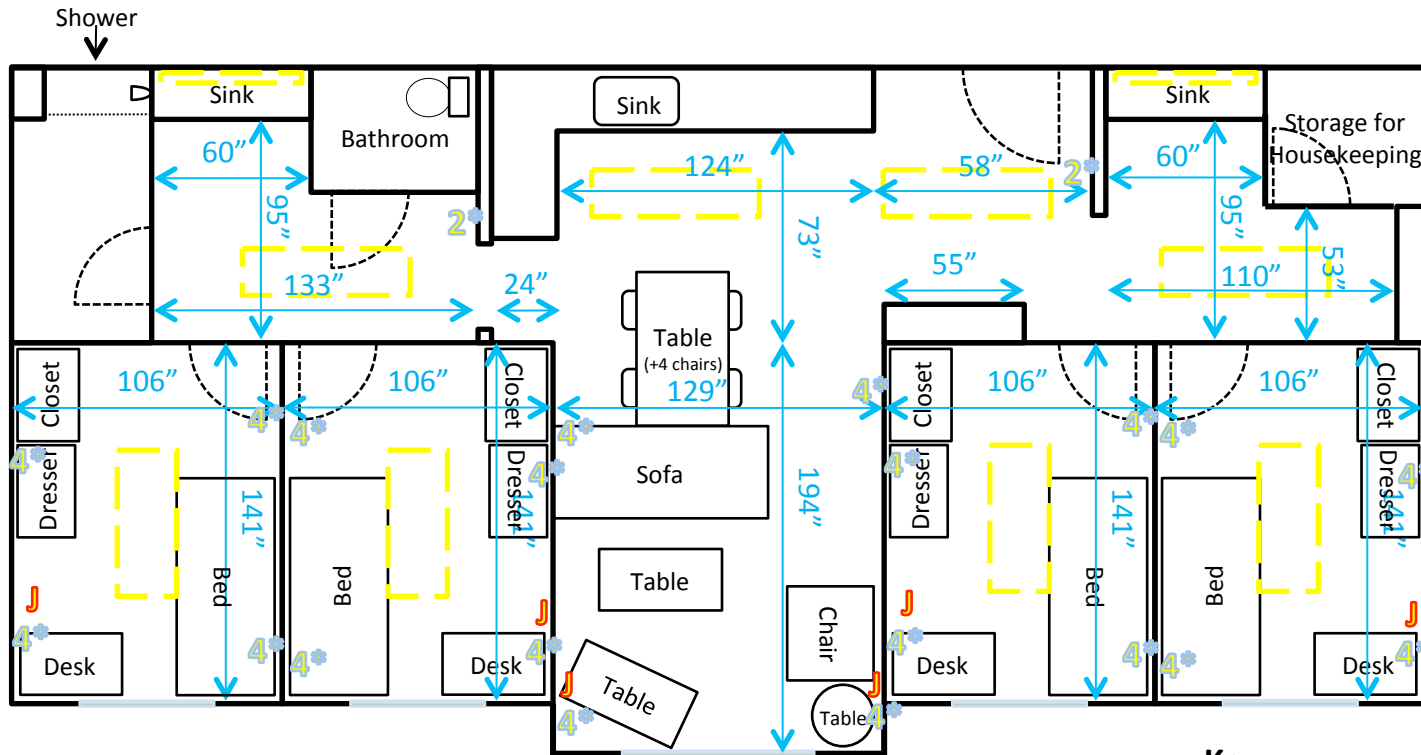

Gries

Key:

= Number of outlets in area

J = Cable/Ethernet jacks

— = Window

— = Lighting fixture

— = Furniture is movable

— = Furniture is fixed

Gries (Storage)

*Shelf heights are adjustable.