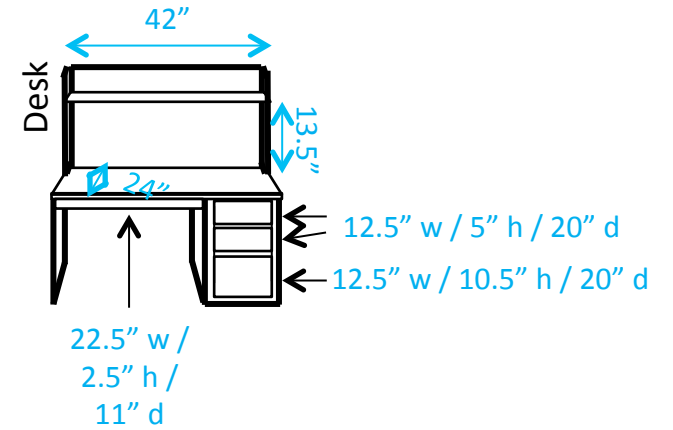

Madelaine/Lorraine (End Room)

Key:

#* = Number of outlets in area

J = Cable/Ethernet jacks

— = Window

— = Lighting fixture

— = Furniture is movable

— = Furniture is fixed