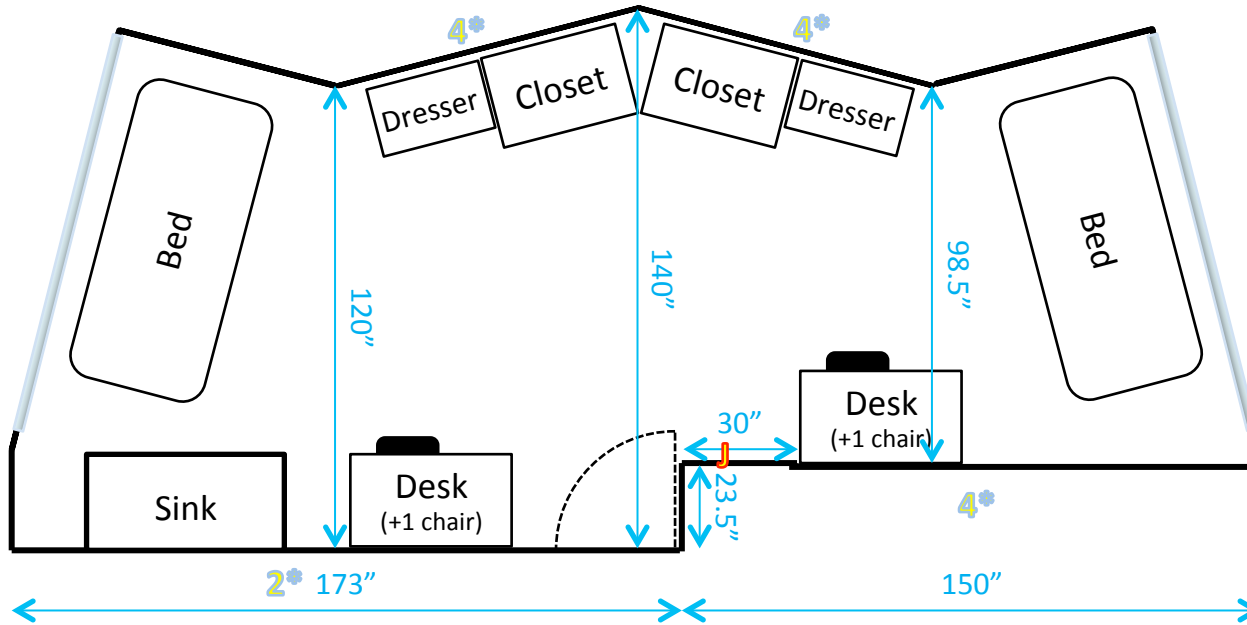

## Key:

#\* = Number of outlets in area

J = Cable/Ethernet jacks

— = Window

— = Lighting fixture

— = Furniture is movable

— = Furniture is fixed

# Madelaine 101-A

**Key:**

#\* = Number of outlets in area

J = Cable/Ethernet jacks

— = Window

— = Lighting fixture

— = Furniture is movable

— = Furniture is fixed

# Lorraine 125

**Key:**

#\* = Number of outlets in area

J = Cable/Ethernet jacks

— = Window

— = Lighting fixture

— = Furniture is movable

— = Furniture is fixed