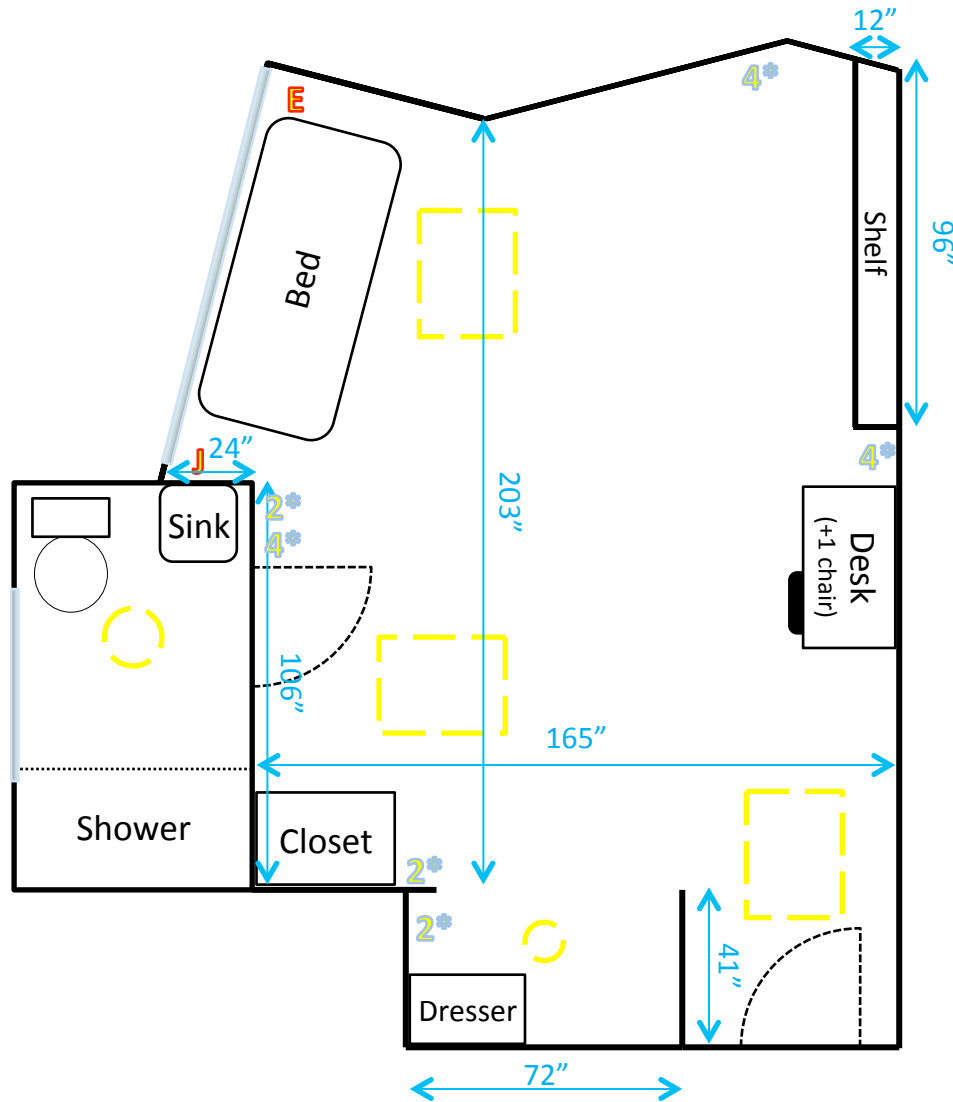

## Key:

#\* = Number of outlets in area

J = Cable/Ethernet jacks

— = Window

— = Lighting fixture

— = Furniture is movable

— = Furniture is fixed

# Madelaine 101-A

**Key:**

#\* = Number of outlets in area

J = Cable/Ethernet jacks

— = Window

— = Lighting fixture

— = Furniture is movable

— = Furniture is fixed

# Lorraine 125

**Key:**

#\* = Number of outlets in area

J = Cable/Ethernet jacks

— = Window

— = Lighting fixture

— = Furniture is movable

— = Furniture is fixed

## Key:

#\* = Number of outlets in area

J = Cable/Ethernet jacks

E = Ethernet jack

— = Window

- - - = Lighting fixture

— = Furniture is movable

— = Furniture is fixed