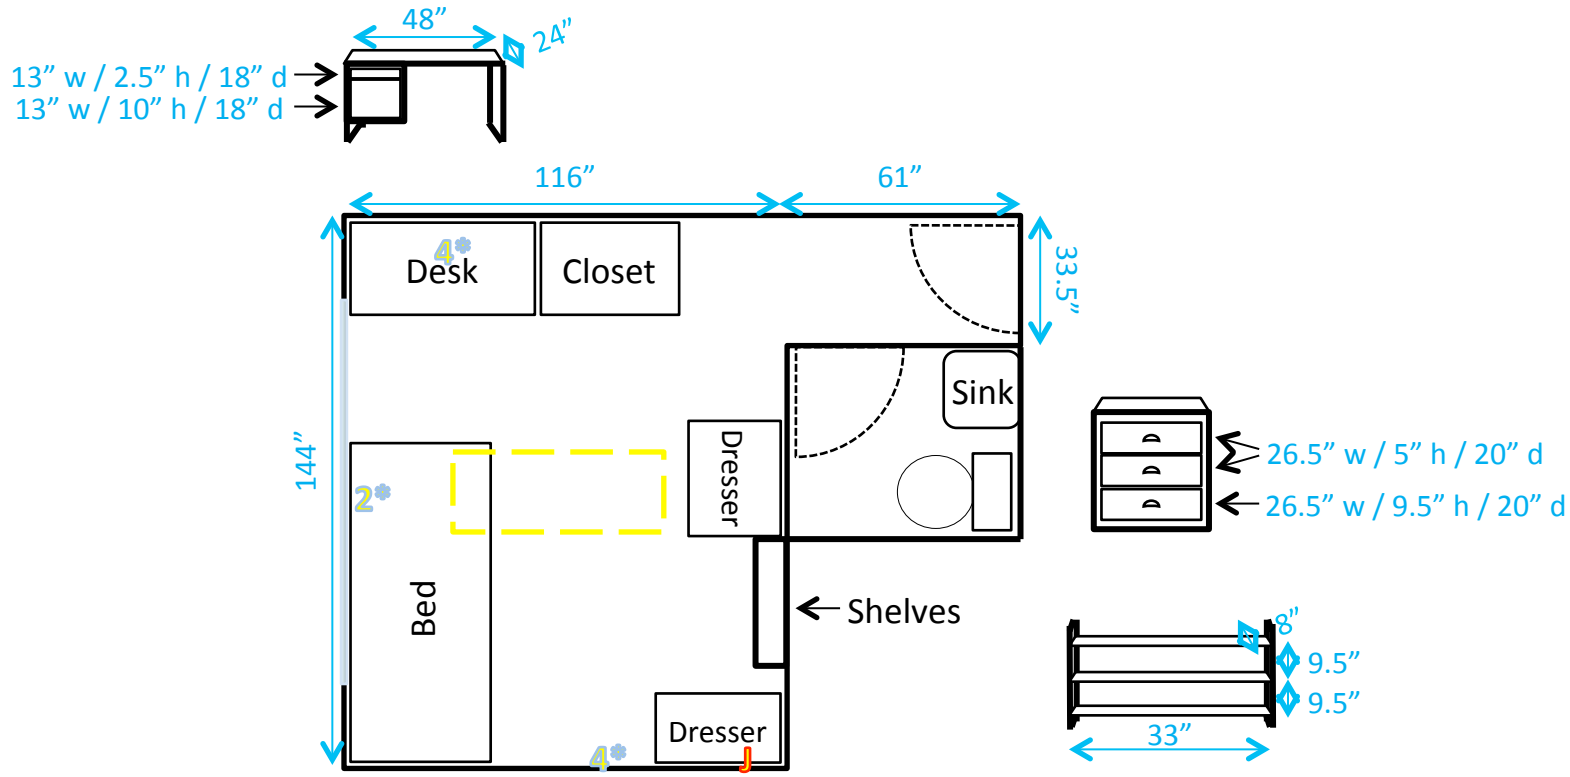

## Key:

#\* = Number of outlets in area

J = Cable/Ethernet jacks

— = Window

— = Lighting fixture

— = Furniture is movable

— = Furniture is fixed

# Madelaine 101-A

**Key:**

#\* = Number of outlets in area

J = Cable/Ethernet jacks

— = Window

— = Lighting fixture

— = Furniture is movable

— = Furniture is fixed

# Lorraine 125

**Key:**

#\* = Number of outlets in area

J = Cable/Ethernet jacks

— = Window

— = Lighting fixture

— = Furniture is movable

— = Furniture is fixed

## Key:

#\* = Number of outlets in area

J = Cable/Ethernet jacks

E = Ethernet jack

— = Window

- - - = Lighting fixture

— = Furniture is movable

— = Furniture is fixed