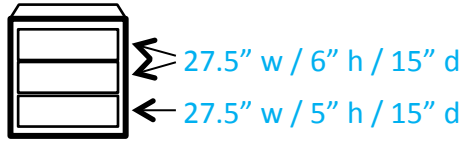

## Key:

#\* = Number of outlets in area

J = Cable/Ethernet jacks

— = Window

— = Lighting fixture

— = Furniture is movable

— = Furniture is fixed

# Madelaine 101-A

**Key:**

#\* = Number of outlets in area

J = Cable/Ethernet jacks

— = Window

— = Lighting fixture

— = Furniture is movable

— = Furniture is fixed