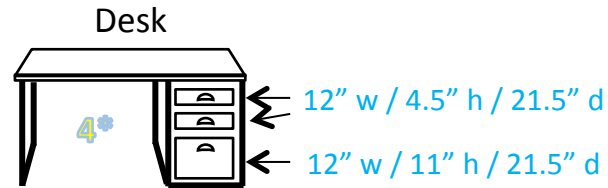

## Key:

#\* = Number of outlets in area

J = Cable/Ethernet jacks

— = Window

— = Lighting fixture

— = Furniture is movable

— = Furniture is fixed