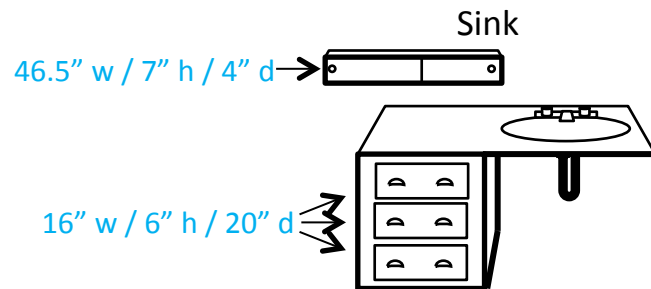

Madelaine/Lorraine (End Room)

Key:

#* = Number of outlets in area

J = Cable/Ethernet jacks

— = Window

— = Lighting fixture

— = Furniture is movable

— = Furniture is fixed