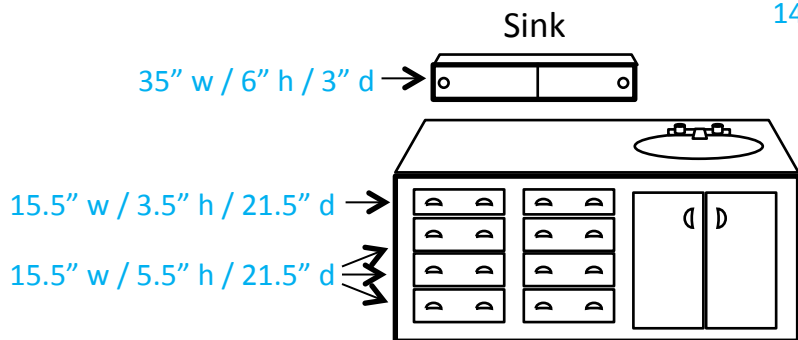

## Key:

#\* = Number of outlets in area

J = Cable/Ethernet jacks

— = Window

— = Lighting fixture

— = Furniture is movable

— = Furniture is fixed