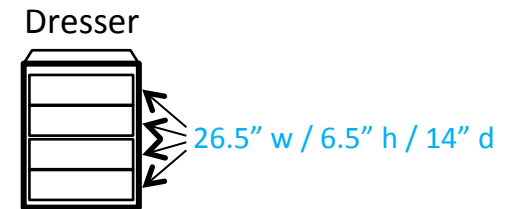

Madelaine/Lorraine (End Room)

Key:

#* = Number of outlets in area

J = Cable/Ethernet jacks

— = Window

— = Lighting fixture

— = Furniture is movable

— = Furniture is fixed