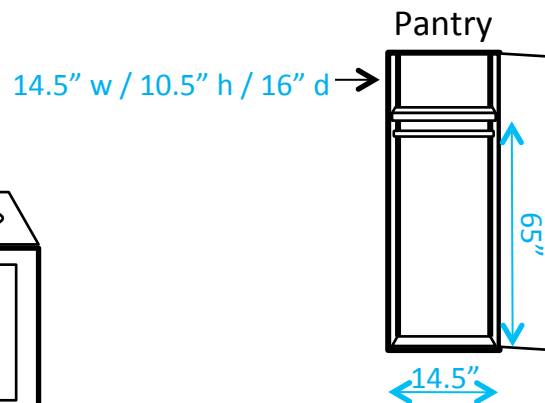

## Key:

#\* = Number of outlets in area

J = Cable/Ethernet jacks

— = Window

— = Lighting fixture

— = Furniture is movable

— = Furniture is fixed