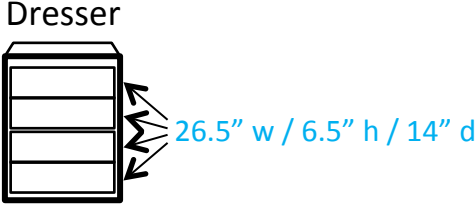

# Madelaine 101-A

**Key:**

#\* = Number of outlets in area

J = Cable/Ethernet jacks

— = Window

— = Lighting fixture

— = Furniture is movable

— = Furniture is fixed

# Lorraine 125

**Key:**

#\* = Number of outlets in area

J = Cable/Ethernet jacks

— = Window

— = Lighting fixture

— = Furniture is movable

— = Furniture is fixed