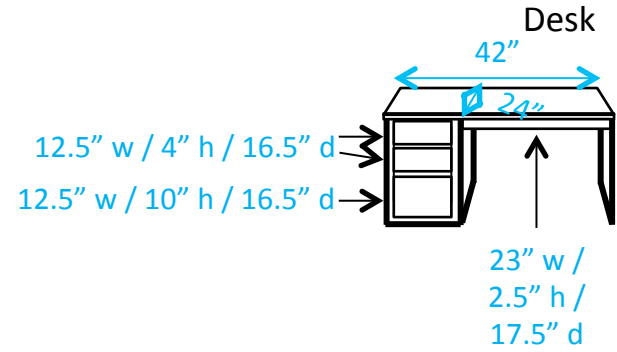

Lorraine 127

Key:

#* = Number of outlets in area

J = Cable/Ethernet jacks

E = Ethernet jack

— = Window

- - - = Lighting fixture

— = Furniture is movable

— = Furniture is fixed