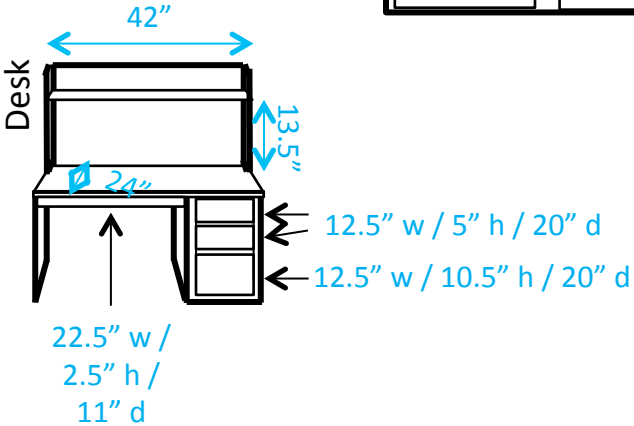

## Key:

#\* = Number of outlets in area

J = Cable/Ethernet jacks

— = Window

— = Lighting fixture

— = Furniture is movable

— = Furniture is fixed

# Madelaine 101-A

**Key:**

#\* = Number of outlets in area

J = Cable/Ethernet jacks

— = Window

— = Lighting fixture

— = Furniture is movable

— = Furniture is fixed

# Lorraine 125

**Key:**

#\* = Number of outlets in area

J = Cable/Ethernet jacks

— = Window

— = Lighting fixture

— = Furniture is movable

— = Furniture is fixed