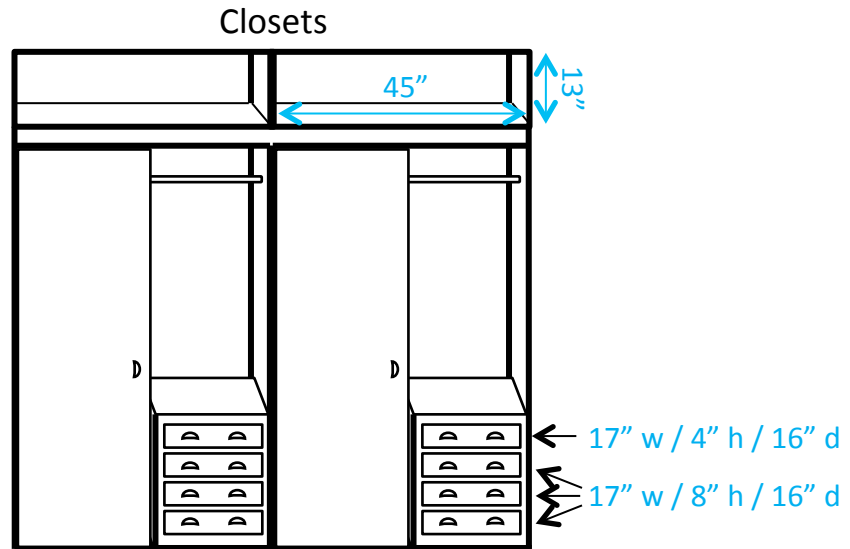

## Key:

#\* = Number of outlets in area

J = Cable/Ethernet jacks

— = Window

— = Lighting fixture

— = Furniture is movable

— = Furniture is fixed

# Madelaine 101-A

**Key:**

#\* = Number of outlets in area

J = Cable/Ethernet jacks

— = Window

— = Lighting fixture

— = Furniture is movable

— = Furniture is fixed