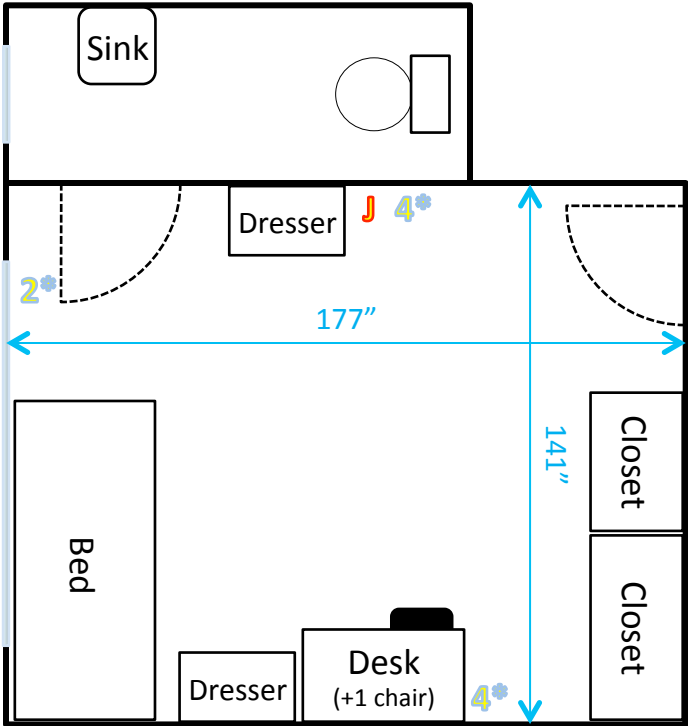

## Key:

#\* = Number of outlets in area

J = Cable/Ethernet jacks

— = Window

— = Lighting fixture

— = Furniture is movable

— = Furniture is fixed

# Madelaine 101-A

**Key:**

#\* = Number of outlets in area

J = Cable/Ethernet jacks

— = Window

— = Lighting fixture

— = Furniture is movable

— = Furniture is fixed

# Lorraine 125

**Key:**

#\* = Number of outlets in area

J = Cable/Ethernet jacks

— = Window

— = Lighting fixture

— = Furniture is movable

— = Furniture is fixed