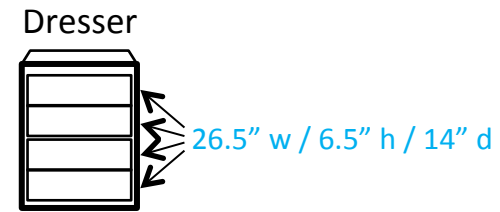

Lorraine 127

Key:

#* = Number of outlets in area

J = Cable/Ethernet jacks

E = Ethernet jack

— = Window

- - - = Lighting fixture

— = Furniture is movable

— = Furniture is fixed