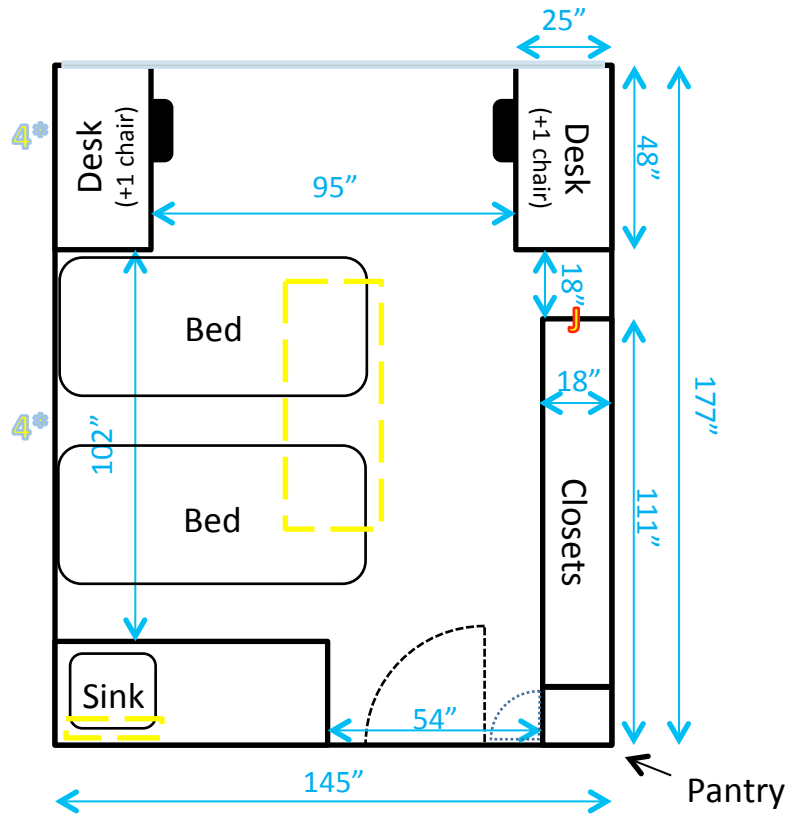

## Key:

#\* = Number of outlets in area

J = Cable/Ethernet jacks

— = Window

— = Lighting fixture

— = Furniture is movable

— = Furniture is fixed

# Madelaine 101-A

**Key:**

#\* = Number of outlets in area

J = Cable/Ethernet jacks

— = Window

— = Lighting fixture

— = Furniture is movable

— = Furniture is fixed

## Key:

#\* = Number of outlets in area

J = Cable/Ethernet jacks

E = Ethernet jack

— = Window

- - - = Lighting fixture

— = Furniture is movable

— = Furniture is fixed