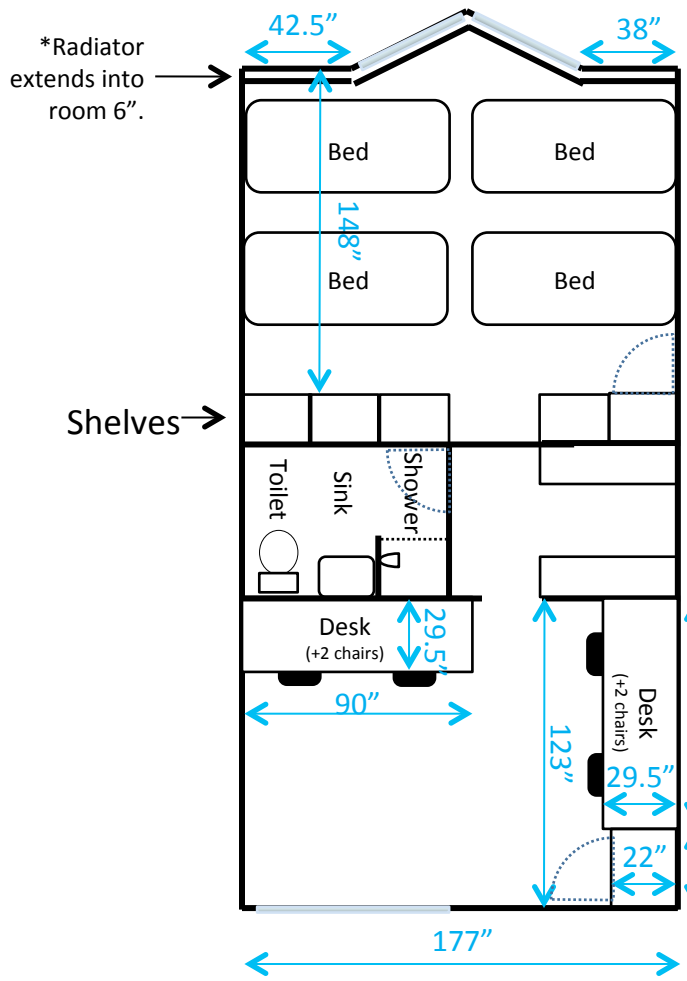

Victor McCormick

- Key:**
- # = Number of outlets in area
 - J = Cable/Ethernet jacks
 - = Window
 - = Lighting fixture
 - = Furniture is movable
 - = Furniture is fixed

Victor McCormick (Double)