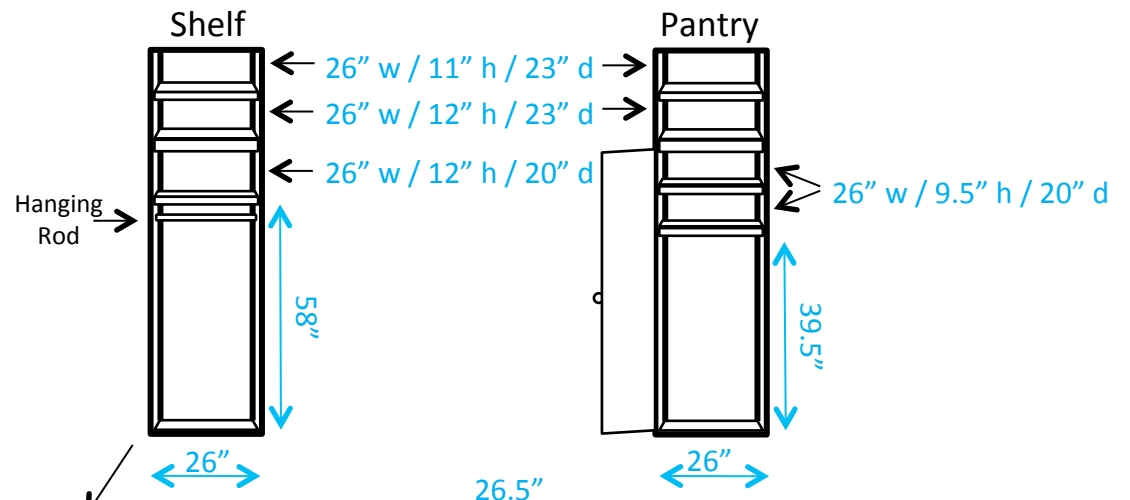

Victor McCormick

- Key:**
- # = Number of outlets in area
 - J = Cable/Ethernet jacks
 - = Window
 - = Lighting fixture
 - = Furniture is movable
 - = Furniture is fixed

Victor McCormick (Double)