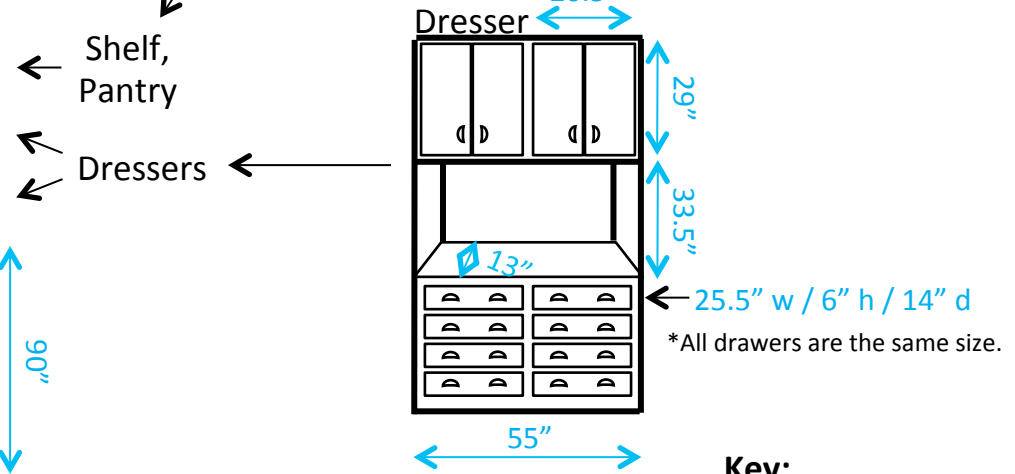

Victor McCormick

- Key:**
- # = Number of outlets in area
 - J = Cable/Ethernet jacks
 - = Window
 - = Lighting fixture
 - = Furniture is movable
 - = Furniture is fixed

Victor McCormick (Double)