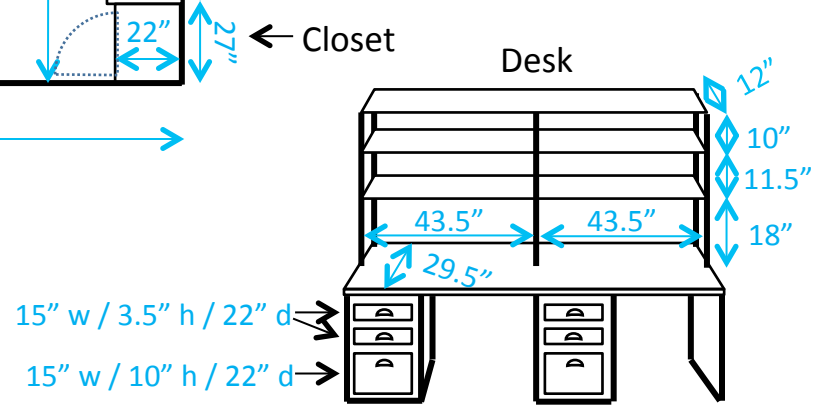

Victor McCormick

- Key:**
- # = Number of outlets in area
 - J = Cable/Ethernet jacks
 - = Window
 - = Lighting fixture
 - = Furniture is movable
 - = Furniture is fixed

Victor McCormick (Double)